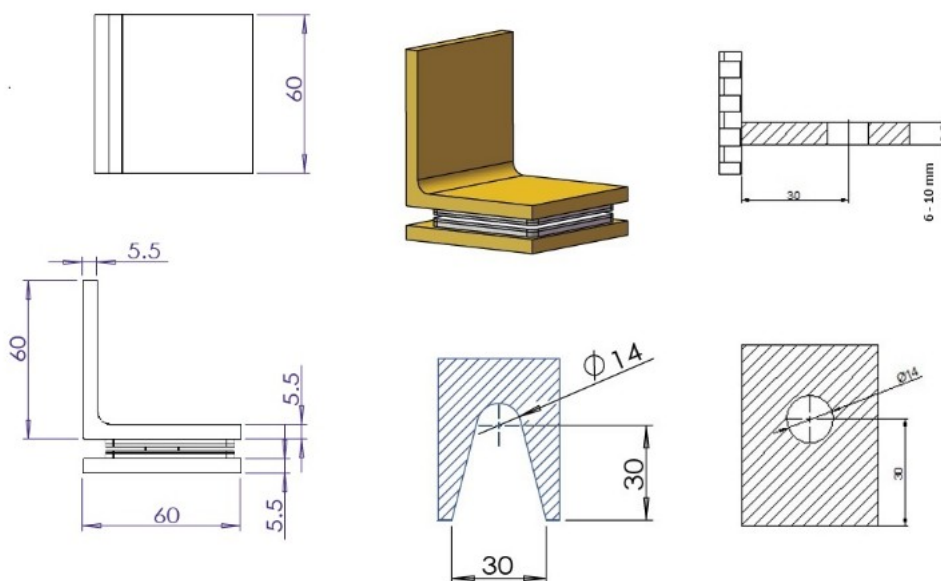

PRODUCT SHEET

Description:

Glass Clamp "Lima", 90DG, Black, Glass/Wall, 60x60x20,5mm, 6-10mm Glass, Wall Mounted By $\varnothing 5$ mm Screw Hole, Glass, Mounted By $\varnothing 14$ mm Drilling, Hidden Screws, Brass, Alu &, SS-304 Material

Item number:

15.26.835-4

Units	Box	Carton	HS Code	Barcode
Pcs.			8302419000	
				5704866519403

SISO A/S

Mileparken 11
DK-2740 Skovlunde
Denmark
VAT: 24786013

Phone +45 45 830 900

www.siso.dk
siso@siso.dk

Danske Bank
Nytorv Branch
Copenhagen
SWIFT: DABADKKK

Account no.
4180 3112 112936
IBAN Account
DK7230003112112936